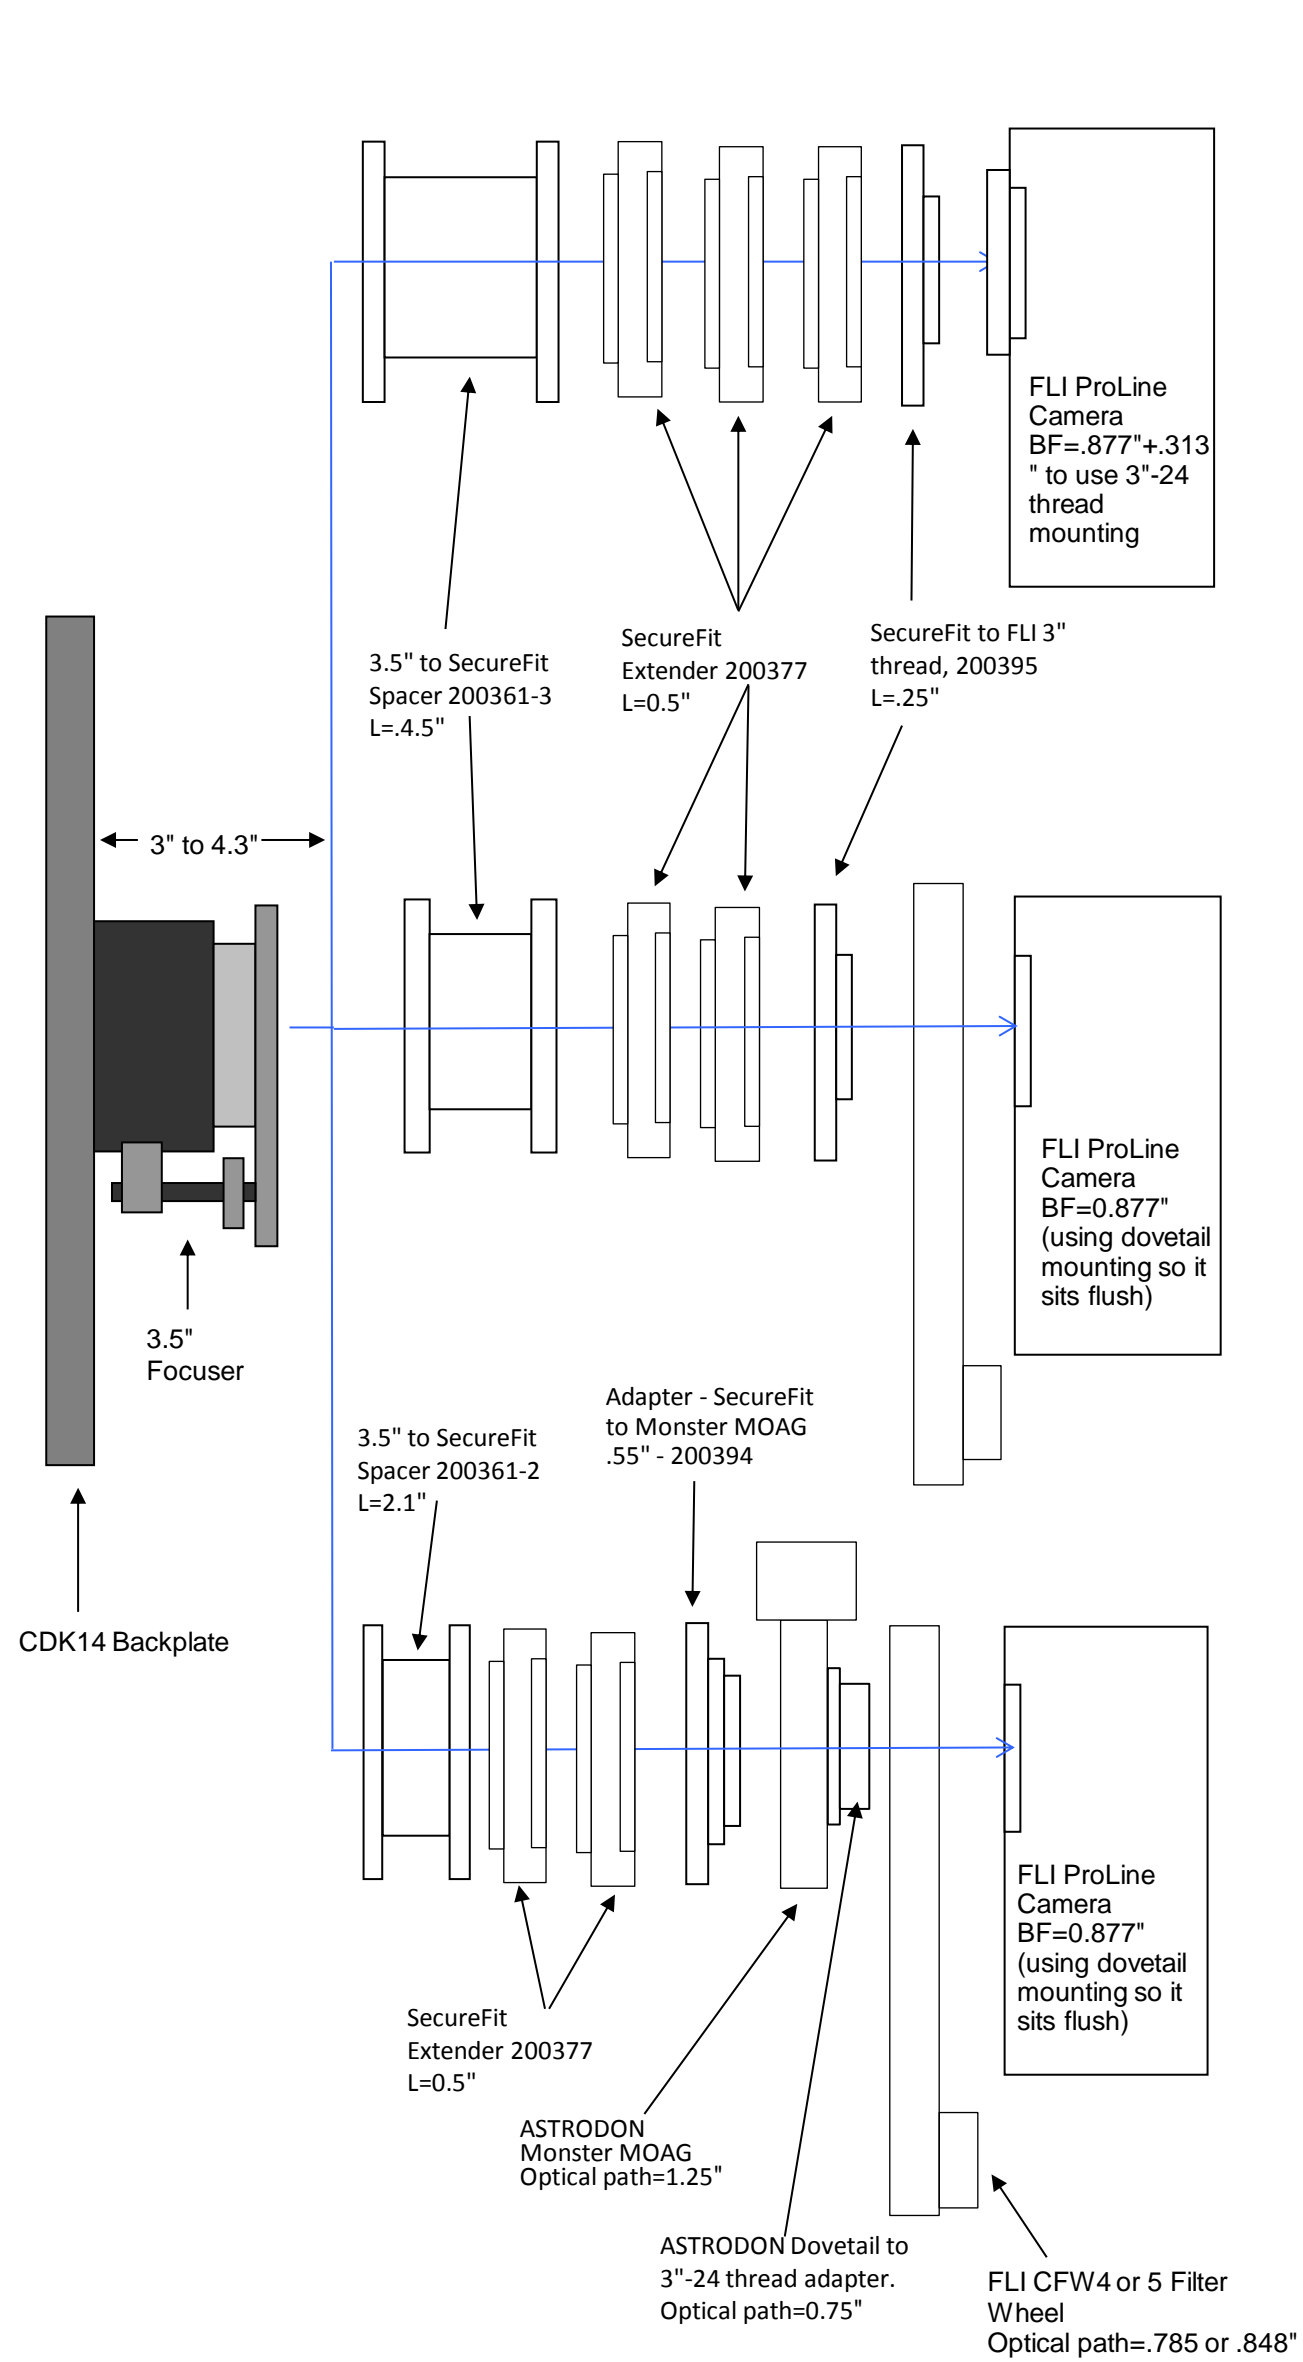

CDK14 - OPTICAL TRAIN: FINGERLAKES CAMERA'S AND FILTER WHEELS

<b>FLI Proline Camera Body</b>	11.09 remaining BF	
3.5" Focuser - <b>200340</b> (racked in)	3	8.09
<b>Focus position (0 to 1.3")</b>	<b>0.65</b>	7.44
3.5" to SecureFit, 4.5" - <b>200361-3</b>	4.5	2.94
SecureFit 1/2" Extender - <b>200377</b>	0.5	2.44
SecureFit 1/2" Extender - <b>200377</b>	0.5	1.94
SecureFit 1/2" Extender - <b>200377</b>	0.5	1.44
SecureFit to FLI 3" Threads - <b>200395</b>	0.25	1.19
FLI Proline Camera	1.19	0

<b>Using the Rotating Focuser 600180</b>		
<b>FLI Proline Camera Body</b>	11.09 remaining BF	
3.5" Focuser - <b>600180</b> (racked in)	3.5	7.59
<b>Focus position (0 to 1.3")</b>	<b>0.65</b>	6.94
3.5" to SecureFit, 4.5" - <b>200361-3</b>	4.5	2.44
SecureFit 1/2" Extender - <b>200377</b>	0.5	1.94
SecureFit 1/2" Extender - <b>200377</b>	0.5	1.44
SecureFit to FLI 3" Threads - <b>200395</b>	0.25	1.19
FLI Proline Camera	1.19	0

<b>FLI Proline Camera Body and CFW5 filter wheel</b>	11.09 remaining BF	
3.5" Focuser - <b>200340</b> (racked in)	3	8.09
<b>Focus position (0 to 1.3")</b>	<b>0.615</b>	7.475
3.5" to SecureFit, 4.5" - <b>200361-3</b>	4.5	2.975
SecureFit CCD Extender - <b>200377</b>	0.5	2.475
SecureFit CCD Extender - <b>200377</b>	0.5	1.975
SecureFit to FLI 3" Threads - <b>200395</b>	0.25	1.725
FLI CFW5 Filter Wheel	0.848	0.877
FLI Proline Camera	0.877	0

<b>Using the Rotating Focuser 600180</b>		
<b>FLI Proline Camera Body and CFW5 filter wheel</b>	11.09 remaining BF	
Rotating Focuser - <b>600180</b> (racked in)	3.5	7.59
<b>Focus position (0 to 1.3")</b>	<b>0.615</b>	6.975
3.5" to SecureFit, 4.5" - <b>200361-3</b>	4.5	2.475
SecureFit CCD Extender - <b>200377</b>	0.5	1.975
SecureFit to FLI 3" Threads - <b>200395</b>	0.25	1.725
FLI CFW5 Filter Wheel	0.848	0.877
FLI Proline Camera	0.877	0