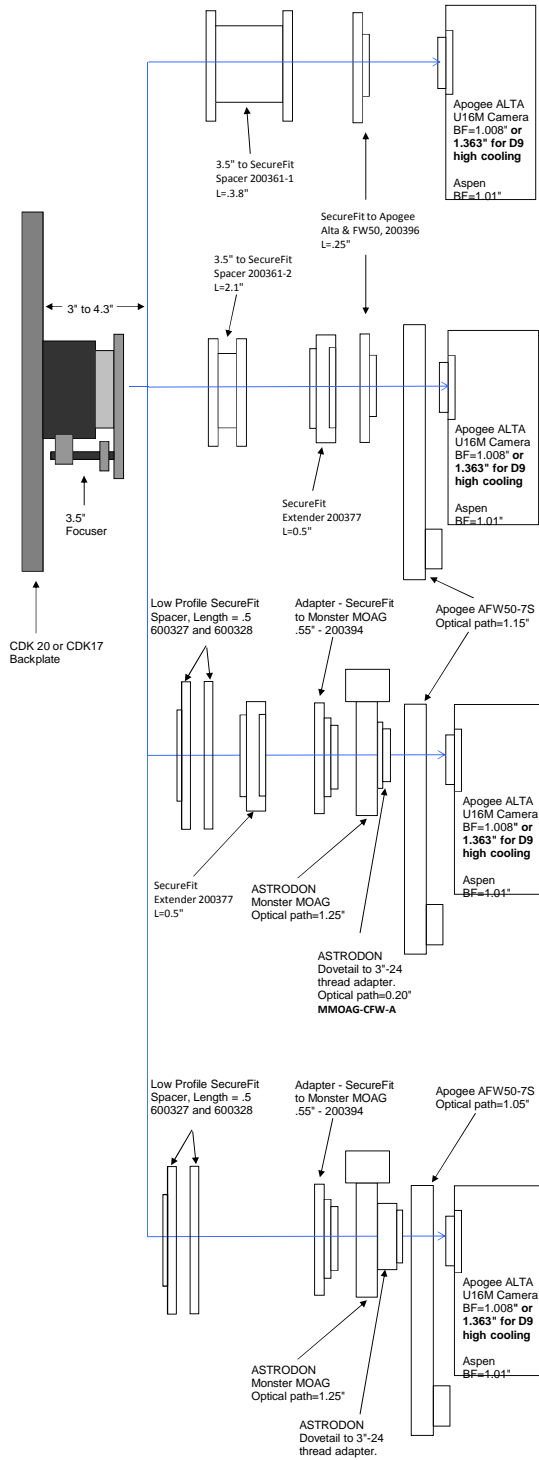

CDK20 and 24 - OPTICAL TRAIN: for Apogee Alta, Aspen, FW50 and MMOAG

ALTA, Aspen CCD	8.81 remaining BF
3.5" Focuser (racked in)	3
Focus position (0 to 1.3")	0.752
3.5" to SecureFit, 3.8" - 200361-1	3.8
SecureFit to Apogee Alta & FW50 - 200396	0.25
Apogee Alta U16M CCD back focus	1.008
	0

ALTA D9 High Cooling	8.81 remaining BF
3.5" Focuser (racked in)	3
Focus position (0 to 1.3")	0.397
3.5" to SecureFit, 3.8" - 200361-1	3.8
SecureFit to Apogee Alta & FW50 - 200396	0.25
Apogee Alta U16M High Cooling CCD back focus	1.363
	0

ALTA, ASPEN, FW50	8.81 remaining BF
3.5" Focuser (racked in)	3
Focus position (0 to 1.3")	0.802
3.5" to SecureFit, 2.1" - 200361-2	2.1
SecureFit CCD Extender - 200377	0.5
SecureFit to Apogee Alta & FW50 - 200396	0.25
Apogee AFW50-7S	1.15
Apogee Alta U16M CCD back focus	1.008
	0

MonsterMOAG, FW50, ALTA D9 High Cooling	8.81 remaining BF
3.5" Focuser (racked in)	3
Focus position (0 to 1.3")	0.447
3.5" to SecureFit, 2.1" - 200361-2	2.1
SecureFit CCD Extender - 200377	0.5
SecureFit to Apogee Alta & FW50 - 200396	0.25
Apogee AFW50-7S	1.15
Apogee Alta U16M High Cooling CCD back focus	1.363
	0